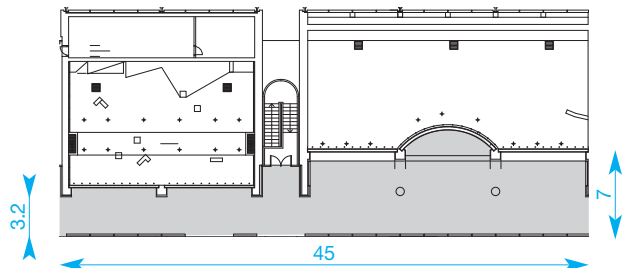

The capacity of the Dolphin Hall can be increased by including the space in front of the seal tank. Dolphins and seals, two of the Acquario's top attractions, featured at the same event.

^
scenografie che troverete solo nelle nostre inimitabili *location* settings you can only find in our unique locations

struttura /venue

Acquario di Genova

tipologia /type

sala cocktail, buffet o cena seduti

cocktail, buffet and dinner parties

superficie /size

300mq /300 sqm

posti in piedi /standing capacity

250-300

posti a sedere /seating capacity

200

peculiarità /special features

42m di superficie vetrata

42 m of glass-fronted tanks